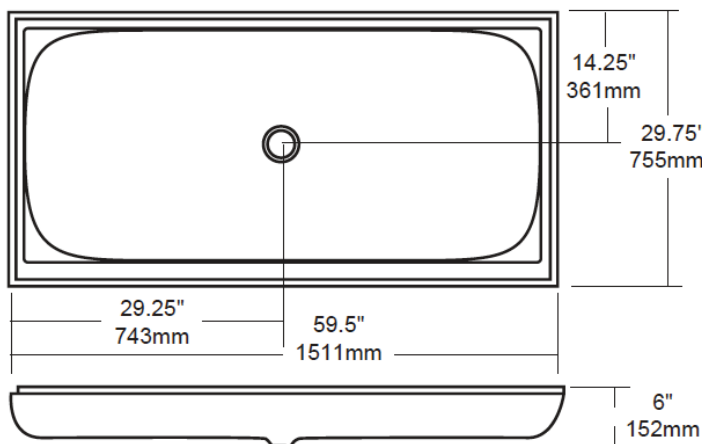

3060D

- DOUBLE-REINFORCED BASE
- SLIP-RESISTANT
- CSA APPROVED
- CAN/ULC-S102 TESTED

TEL: (905) 470-9066
FAX: (905) 470-9663
TOLL-FREE: +1 (800) 561-0187

TUBCO WHIRLPOOLS LTD.

2715 14th Avenue
Markham ON, L3R 0H9