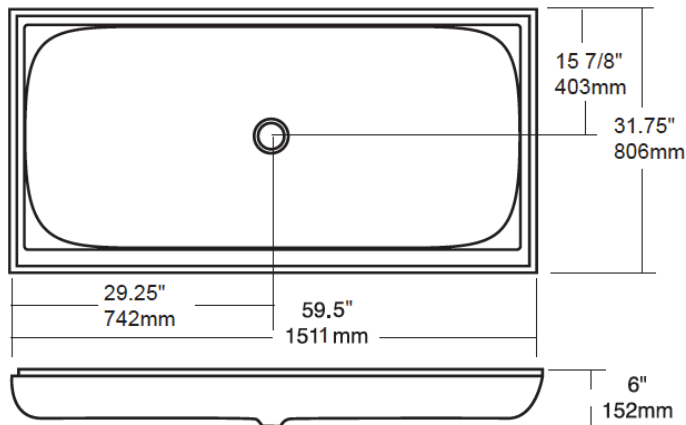

# 3260D

- DOUBLE-REINFORCED BASE
- SLIP-RESISTANT
- CSA APPROVED
- CAN/ULC-S102 TESTED

TEL: (905) 470-9066  
FAX: (905) 470-9663  
TOLL-FREE: +1 (800) 561-0187

TUBCO WHIRLPOOLS LTD.

2715 14th Avenue  
Markham ON, L3R 0H9