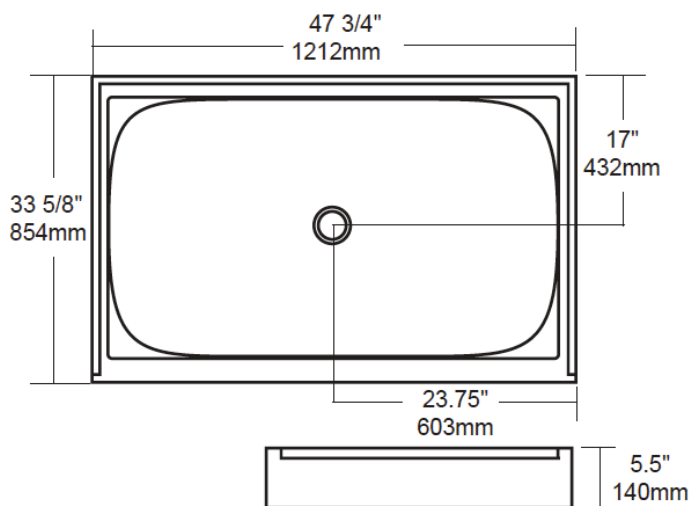

# 3448SE

- DOUBLE-REINFORCED BASE
- SLIP-RESISTANT
- CSA APPROVED
- CAN/ULC-S102 TESTED

TEL: (905) 470-9066  
FAX: (905) 470-9663  
TOLL-FREE: +1 (800) 561-0187

TUBCO WHIRLPOOLS LTD.

2715 14th Avenue  
Markham ON, L3R 0H9