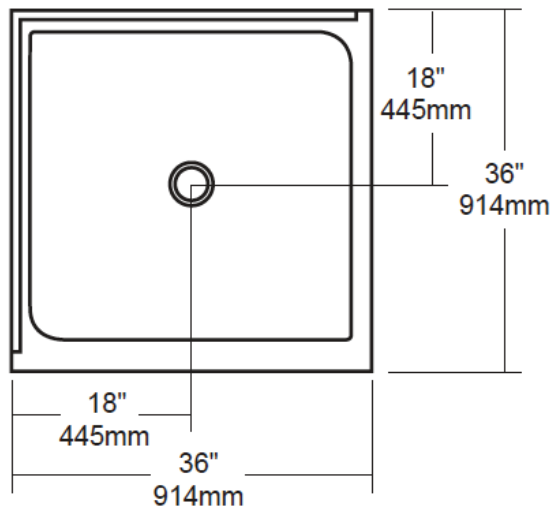

3636CE

- DOUBLE-REINFORCED BASE
- SLIP-RESISTANT
- CSA APPROVED
- CAN/ULC-S102 TESTED

TEL: (905) 470-9066
FAX: (905) 470-9663
TOLL-FREE: +1 (800) 561-0187

TUBCO WHIRLPOOLS LTD.

2715 14th Avenue
Markham ON, L3R 0H9