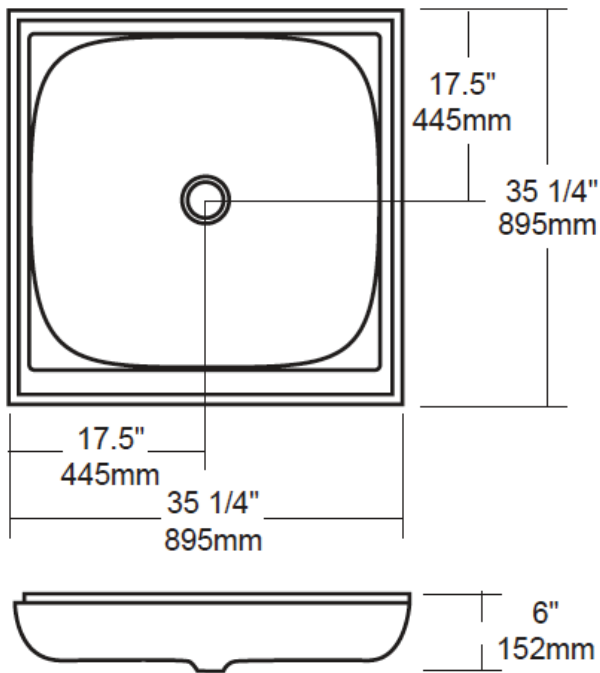

3636D

- DOUBLE-REINFORCED BASE
- SLIP-RESISTANT
- CSA APPROVED
- CAN/ULC-S102 TESTED

TEL: (905) 470-9066
FAX: (905) 470-9663
TOLL-FREE: +1 (800) 561-0187

TUBCO WHIRLPOOLS LTD.

2715 14th Avenue
Markham ON, L3R 0H9