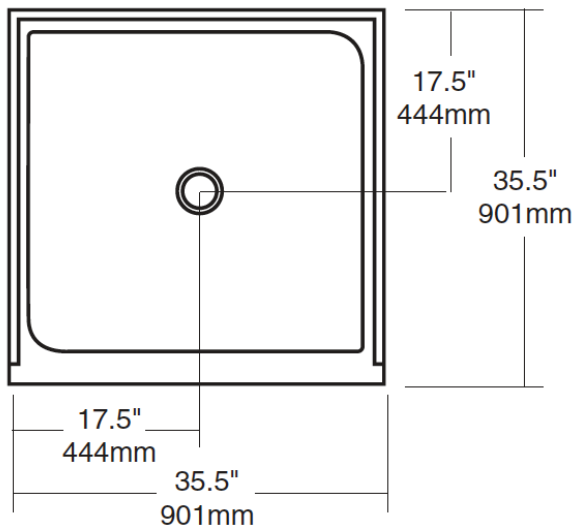

# 3636SE

- DOUBLE-REINFORCED BASE
- SLIP-RESISTANT
- CSA APPROVED
- CAN/ULC-S102 TESTED

TEL: (905) 470-9066  
FAX: (905) 470-9663  
TOLL-FREE: +1 (800) 561-0187

TUBCO WHIRLPOOLS LTD.

2715 14th Avenue  
Markham ON, L3R 0H9