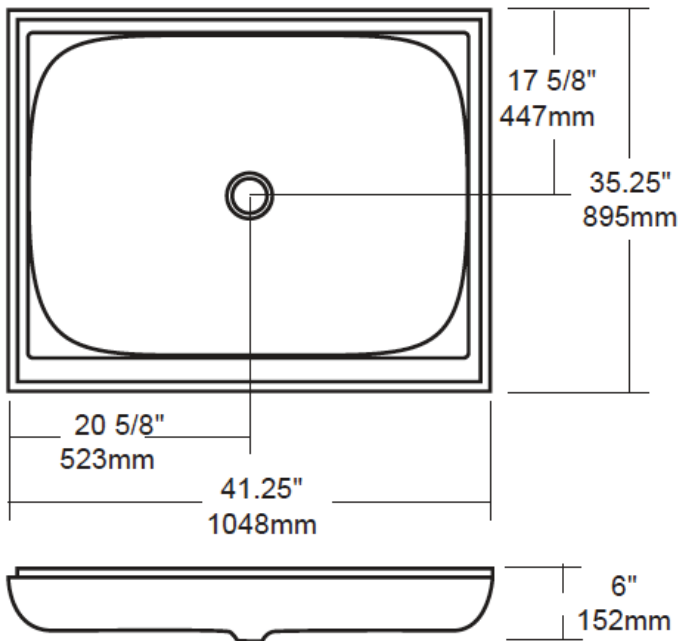

3642D

- DOUBLE-REINFORCED BASE
- SLIP-RESISTANT
- CSA APPROVED
- CAN/ULC-S102 TESTED

TEL: (905) 470-9066
FAX: (905) 470-9663
TOLL-FREE: +1 (800) 561-0187

TUBCO WHIRLPOOLS LTD.

2715 14th Avenue
Markham ON, L3R 0H9