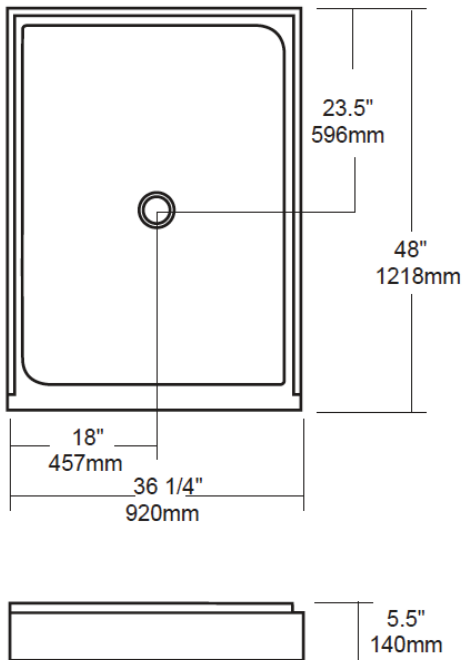

3648SE

- DOUBLE-REINFORCED BASE
- SLIP-RESISTANT
- CSA APPROVED
- CAN/ULC-S102 TESTED

TEL: (905) 470-9066
FAX: (905) 470-9663
TOLL-FREE: +1 (800) 561-0187

TUBCO WHIRLPOOLS LTD.

2715 14th Avenue
Markham ON, L3R 0H9