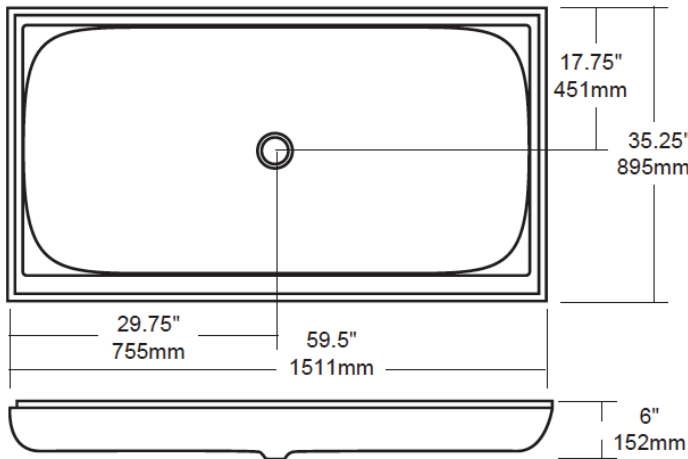

3660D

- DOUBLE-REINFORCED BASE
- SLIP-RESISTANT
- CSA APPROVED
- CAN/ULC-S102 TESTED

TEL: (905) 470-9066
FAX: (905) 470-9663
TOLL-FREE: +1 (800) 561-0187

TUBCO WHIRLPOOLS LTD.

2715 14th Avenue
Markham ON, L3R 0H9