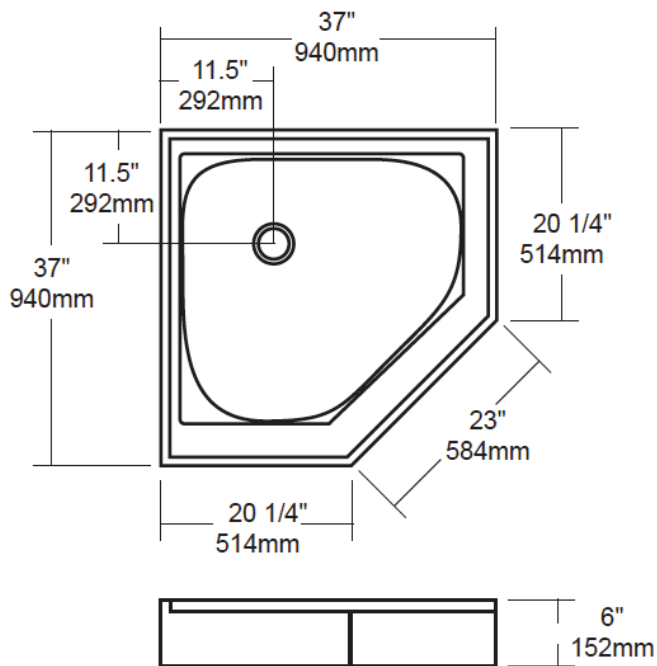

# 3838D

- DOUBLE-REINFORCED BASE
- SLIP-RESISTANT
- CSA APPROVED
- CAN/ULC-S102 TESTED

TEL: (905) 470-9066  
FAX: (905) 470-9663  
TOLL-FREE: +1 (800) 561-0187

TUBCO WHIRLPOOLS LTD.

2715 14th Avenue  
Markham ON, L3R 0H9