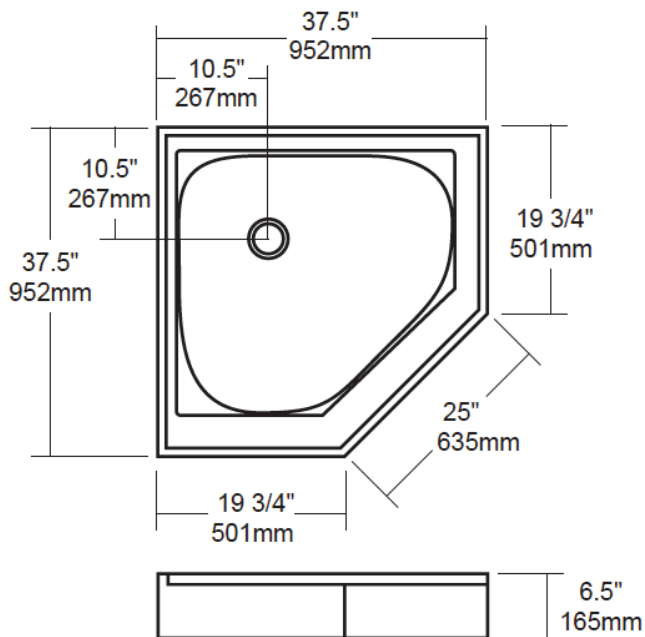

3838NA

- DOUBLE-REINFORCED BASE
- SLIP-RESISTANT
- CSA APPROVED
- CAN/ULC-S102 TESTED

TEL: (905) 470-9066
FAX: (905) 470-9663
TOLL-FREE: +1 (800) 561-0187

TUBCO WHIRLPOOLS LTD.

2715 14th Avenue
Markham ON, L3R 0H9