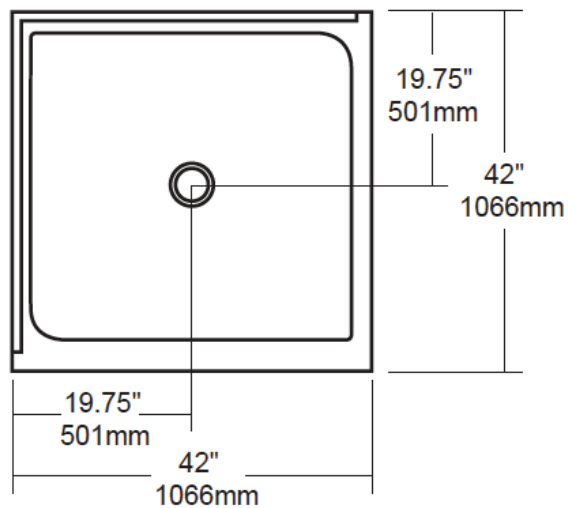

4242CE

- DOUBLE-REINFORCED BASE
- SLIP-RESISTANT
- CSA APPROVED
- CAN/ULC-S102 TESTED

TEL: (905) 470-9066
FAX: (905) 470-9663
TOLL-FREE: +1 (800) 561-0187

TUBCO WHIRLPOOLS LTD.

2715 14th Avenue
Markham ON, L3R 0H9