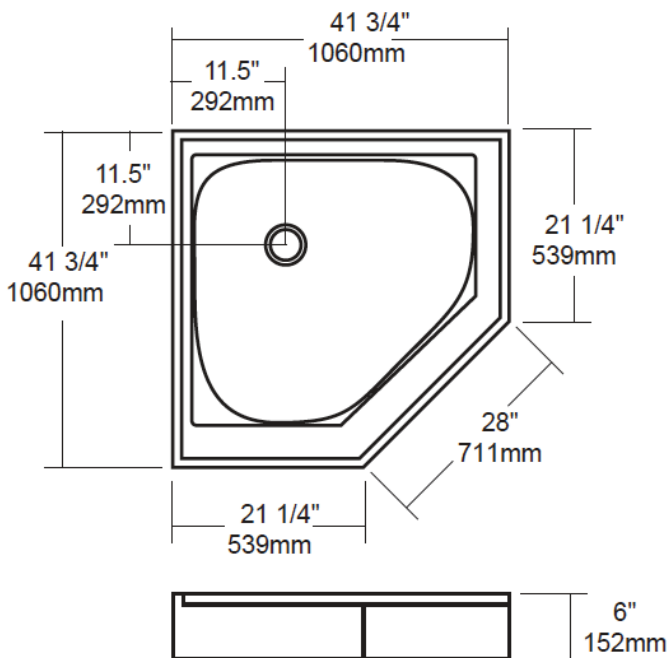

4242D

- DOUBLE-REINFORCED BASE
- SLIP-RESISTANT
- CSA APPROVED
- CAN/ULC-S102 TESTED

TEL: (905) 470-9066
FAX: (905) 470-9663
TOLL-FREE: +1 (800) 561-0187

TUBCO WHIRLPOOLS LTD.

2715 14th Avenue
Markham ON, L3R 0H9