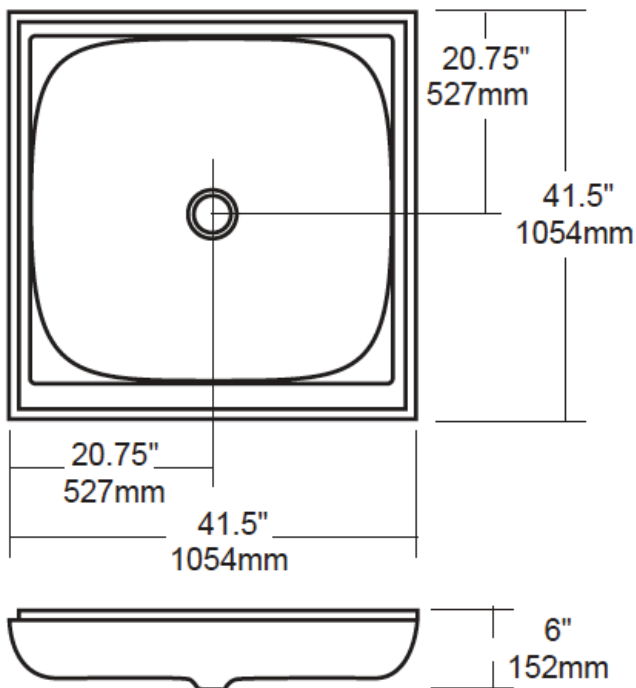

4242DS

- DOUBLE-REINFORCED BASE
- SLIP-RESISTANT
- CSA APPROVED
- CAN/ULC-S102 TESTED

TEL: (905) 470-9066
FAX: (905) 470-9663
TOLL-FREE: +1 (800) 561-0187

TUBCO WHIRLPOOLS LTD.

2715 14th Avenue
Markham ON, L3R 0H9