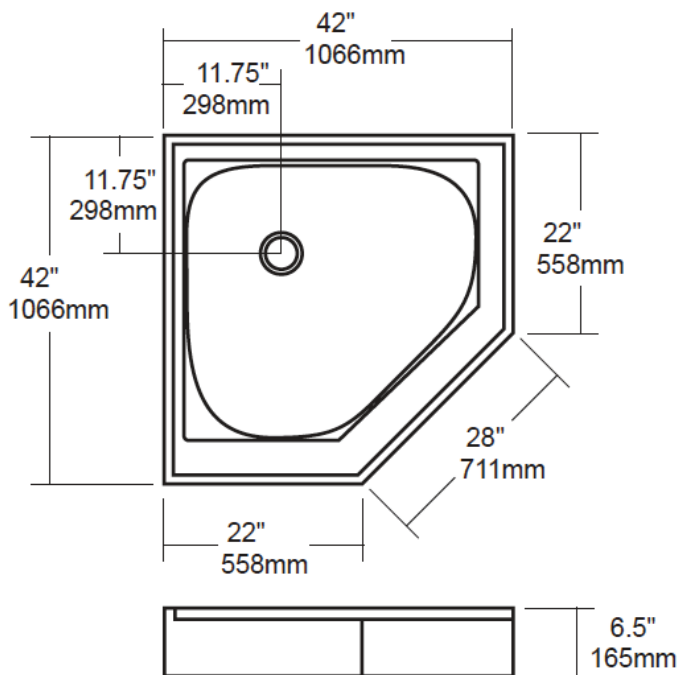

4242NA

- DOUBLE-REINFORCED BASE
- SLIP-RESISTANT
- CSA APPROVED
- CAN/ULC-S102 TESTED

TEL: (905) 470-9066
FAX: (905) 470-9663
TOLL-FREE: +1 (800) 561-0187

TUBCO WHIRLPOOLS LTD.

2715 14th Avenue
Markham ON, L3R 0H9