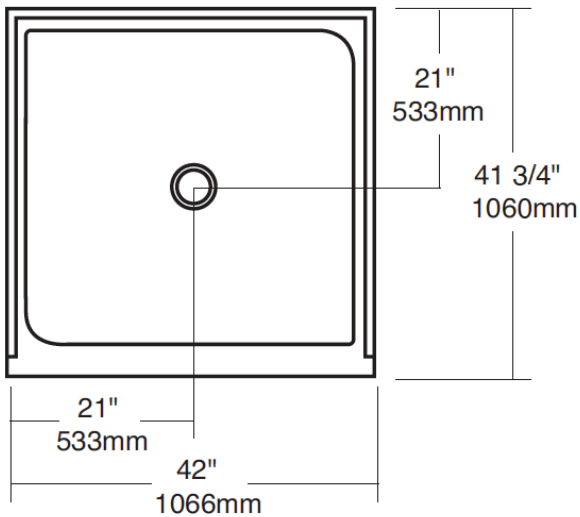

4242SE

- DOUBLE-REINFORCED BASE
- SLIP-RESISTANT
- CSA APPROVED
- CAN/ULC-S102 TESTED

TEL: (905) 470-9066
FAX: (905) 470-9663
TOLL-FREE: +1 (800) 561-0187

TUBCO WHIRLPOOLS LTD.

2715 14th Avenue
Markham ON, L3R 0H9