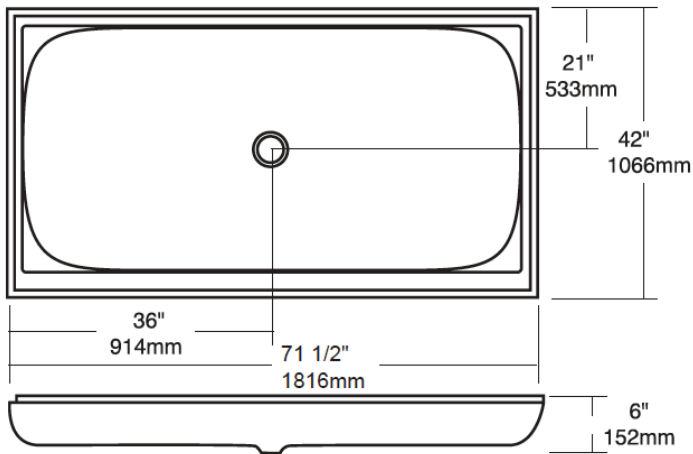

4272D

- DOUBLE-REINFORCED BASE
- SLIP-RESISTANT
- CSA APPROVED
- CAN/ULC-S102 TESTED

TEL: (905) 470-9066
FAX: (905) 470-9663
TOLL-FREE: +1 (800) 561-0187

TUBCO WHIRLPOOLS LTD.

2715 14th Avenue
Markham ON, L3R 0H9