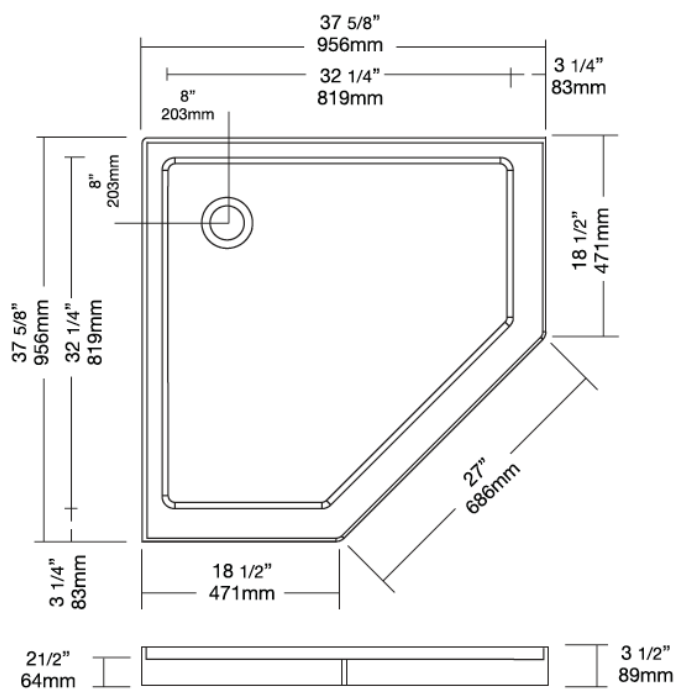

LP3838NA

- DOUBLE-REINFORCED BASE
- SMOOTH BOTTOM
- CUPC APPROVED
- CAN/ULC-S102 TESTED

TEL: (905) 470-9066
FAX: (905) 470-9663
TOLL-FREE: +1 (800) 561-0187

TUBCO WHIRLPOOLS LTD.

2715 14th Avenue
Markham ON, L3R 0H9