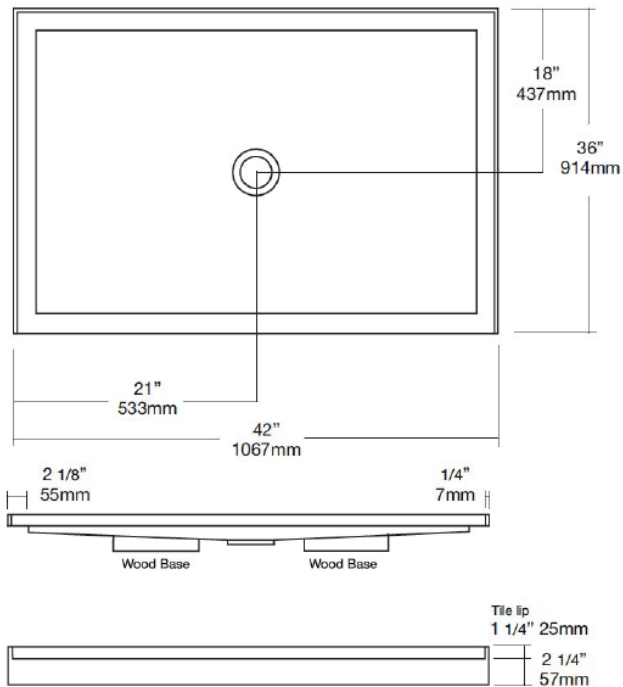

LP4236

- DOUBLE-REINFORCED BASE
- SMOOTH BOTTOM
- CUPC APPROVED
- CAN/ULC-S102 TESTED

TEL: (905) 470-9066
FAX: (905) 470-9663
TOLL-FREE: +1 (800) 561-0187

TUBCO WHIRLPOOLS LTD.

2715 14th Avenue
Markham ON, L3R 0H9