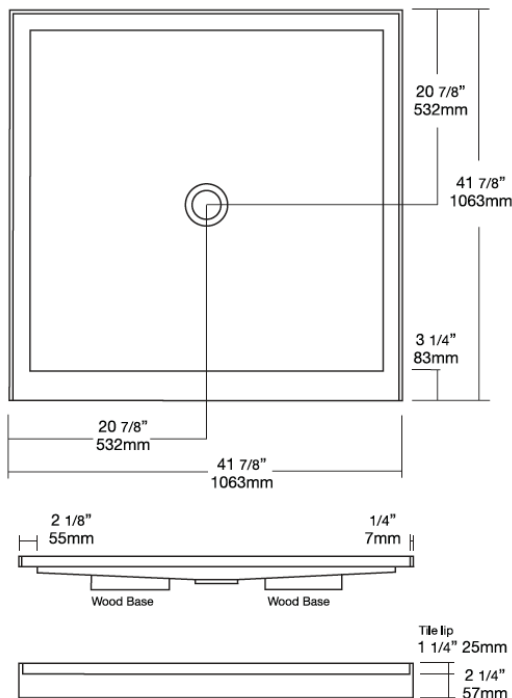

LP4242

- DOUBLE-REINFORCED BASE
- SMOOTH BOTTOM
- CUPC APPROVED
- CAN/ULC-S102 TESTED

TEL: (905) 470-9066
FAX: (905) 470-9663
TOLL-FREE: +1 (800) 561-0187

TUBCO WHIRLPOOLS LTD.

2715 14th Avenue
Markham ON, L3R 0H9