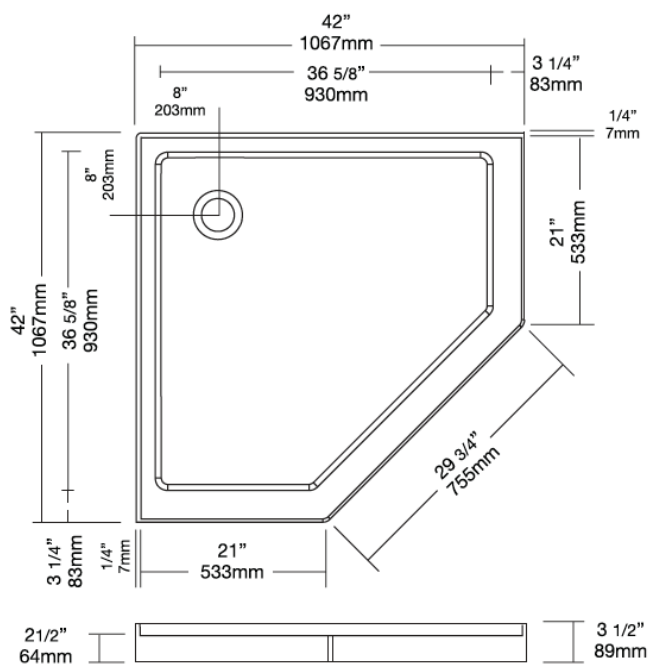

LP4242NA

- DOUBLE-REINFORCED BASE
- SMOOTH BOTTOM
- CUPC APPROVED
- CAN/ULC-S102 TESTED

TEL: (905) 470-9066
FAX: (905) 470-9663
TOLL-FREE: +1 (800) 561-0187

TUBCO WHIRLPOOLS LTD.

2715 14th Avenue
Markham ON, L3R 0H9