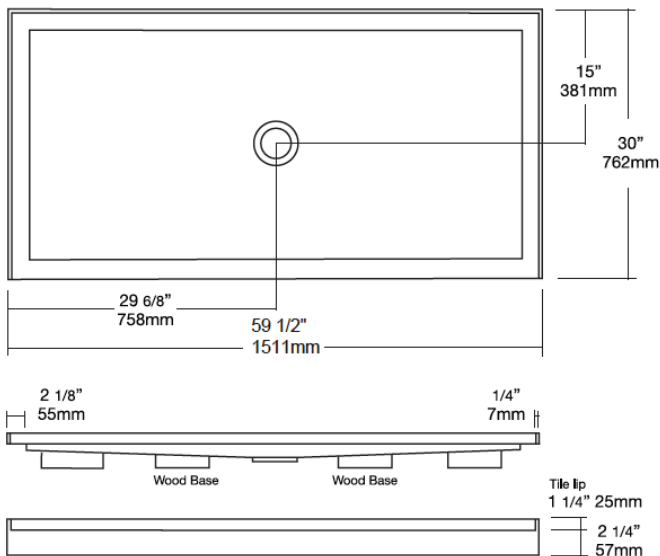

LP6030

- DOUBLE-REINFORCED BASE
- SMOOTH BOTTOM
- CUPC APPROVED
- CAN/ULC-S102 TESTED

TEL: (905) 470-9066
FAX: (905) 470-9663
TOLL-FREE: +1 (800) 561-0187

TUBCO WHIRLPOOLS LTD.

2715 14th Avenue
Markham ON, L3R 0H9