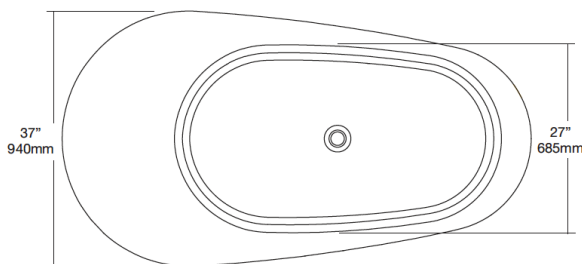

ROMEO

OV37

- DOUBLE-REINFORCED BASE
- DEEP SOAKING AREA
- CUPC APPROVED
- CAN/ULC-S102 TESTED

TEL: (905) 470-9066
FAX: (905) 470-9663
TOLL-FREE: +1 (800) 561-0187

TUBCO WHIRLPOOLS LTD.

2715 14th Avenue
Markham ON, L3R 0H9