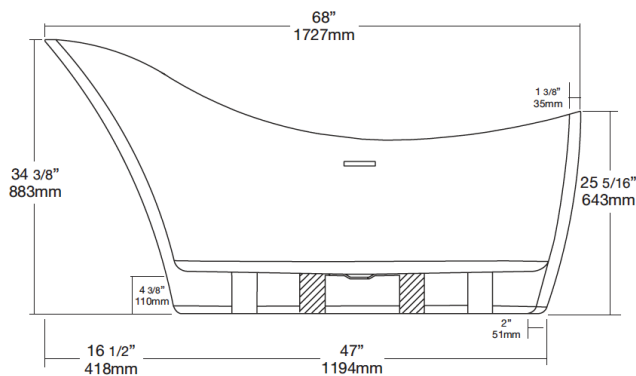

ROMEO

OV37

- DOUBLE-REINFORCED BASE
- DEEP SOAKING AREA
- CUPC APPROVED
- CAN/ULC-S102 TESTED

TEL: (905) 470-9066
FAX: (905) 470-9663
TOLL-FREE: +1 (800) 561-0187

TUBCO WHIRLPOOLS LTD.

2715 14th Avenue
Markham ON, L3R 0H9