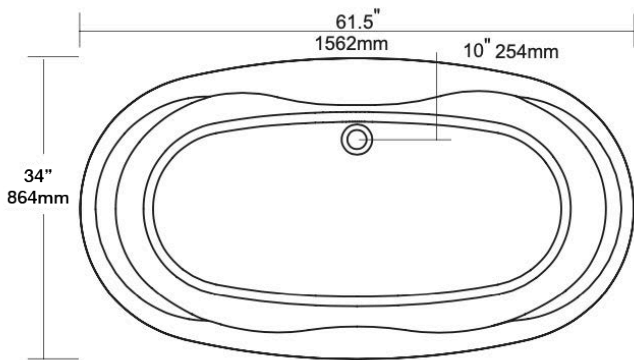

SPIRIT 60

OV60

- DOUBLE-REINFORCED BASE
- DEEP SOAKING AREA
- CUPC APPROVED
- CAN/ULC-S102 TESTED

TEL: (905) 470-9066
FAX: (905) 470-9663
TOLL-FREE: +1 (800) 561-0187

TUBCO WHIRLPOOLS LTD.

2715 14th Avenue
Markham ON, L3R 0H9