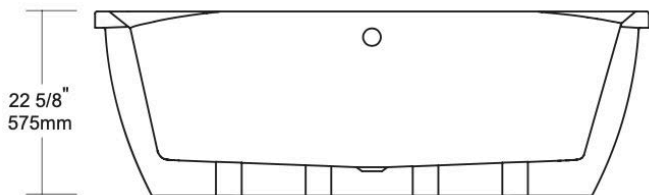

SPIRIT 60

OV60

- DOUBLE-REINFORCED BASE
- DEEP SOAKING AREA
- CUPC APPROVED
- CAN/ULC-S102 TESTED

TEL: (905) 470-9066
FAX: (905) 470-9663
TOLL-FREE: +1 (800) 561-0187

TUBCO WHIRLPOOLS LTD.

2715 14th Avenue
Markham ON, L3R 0H9